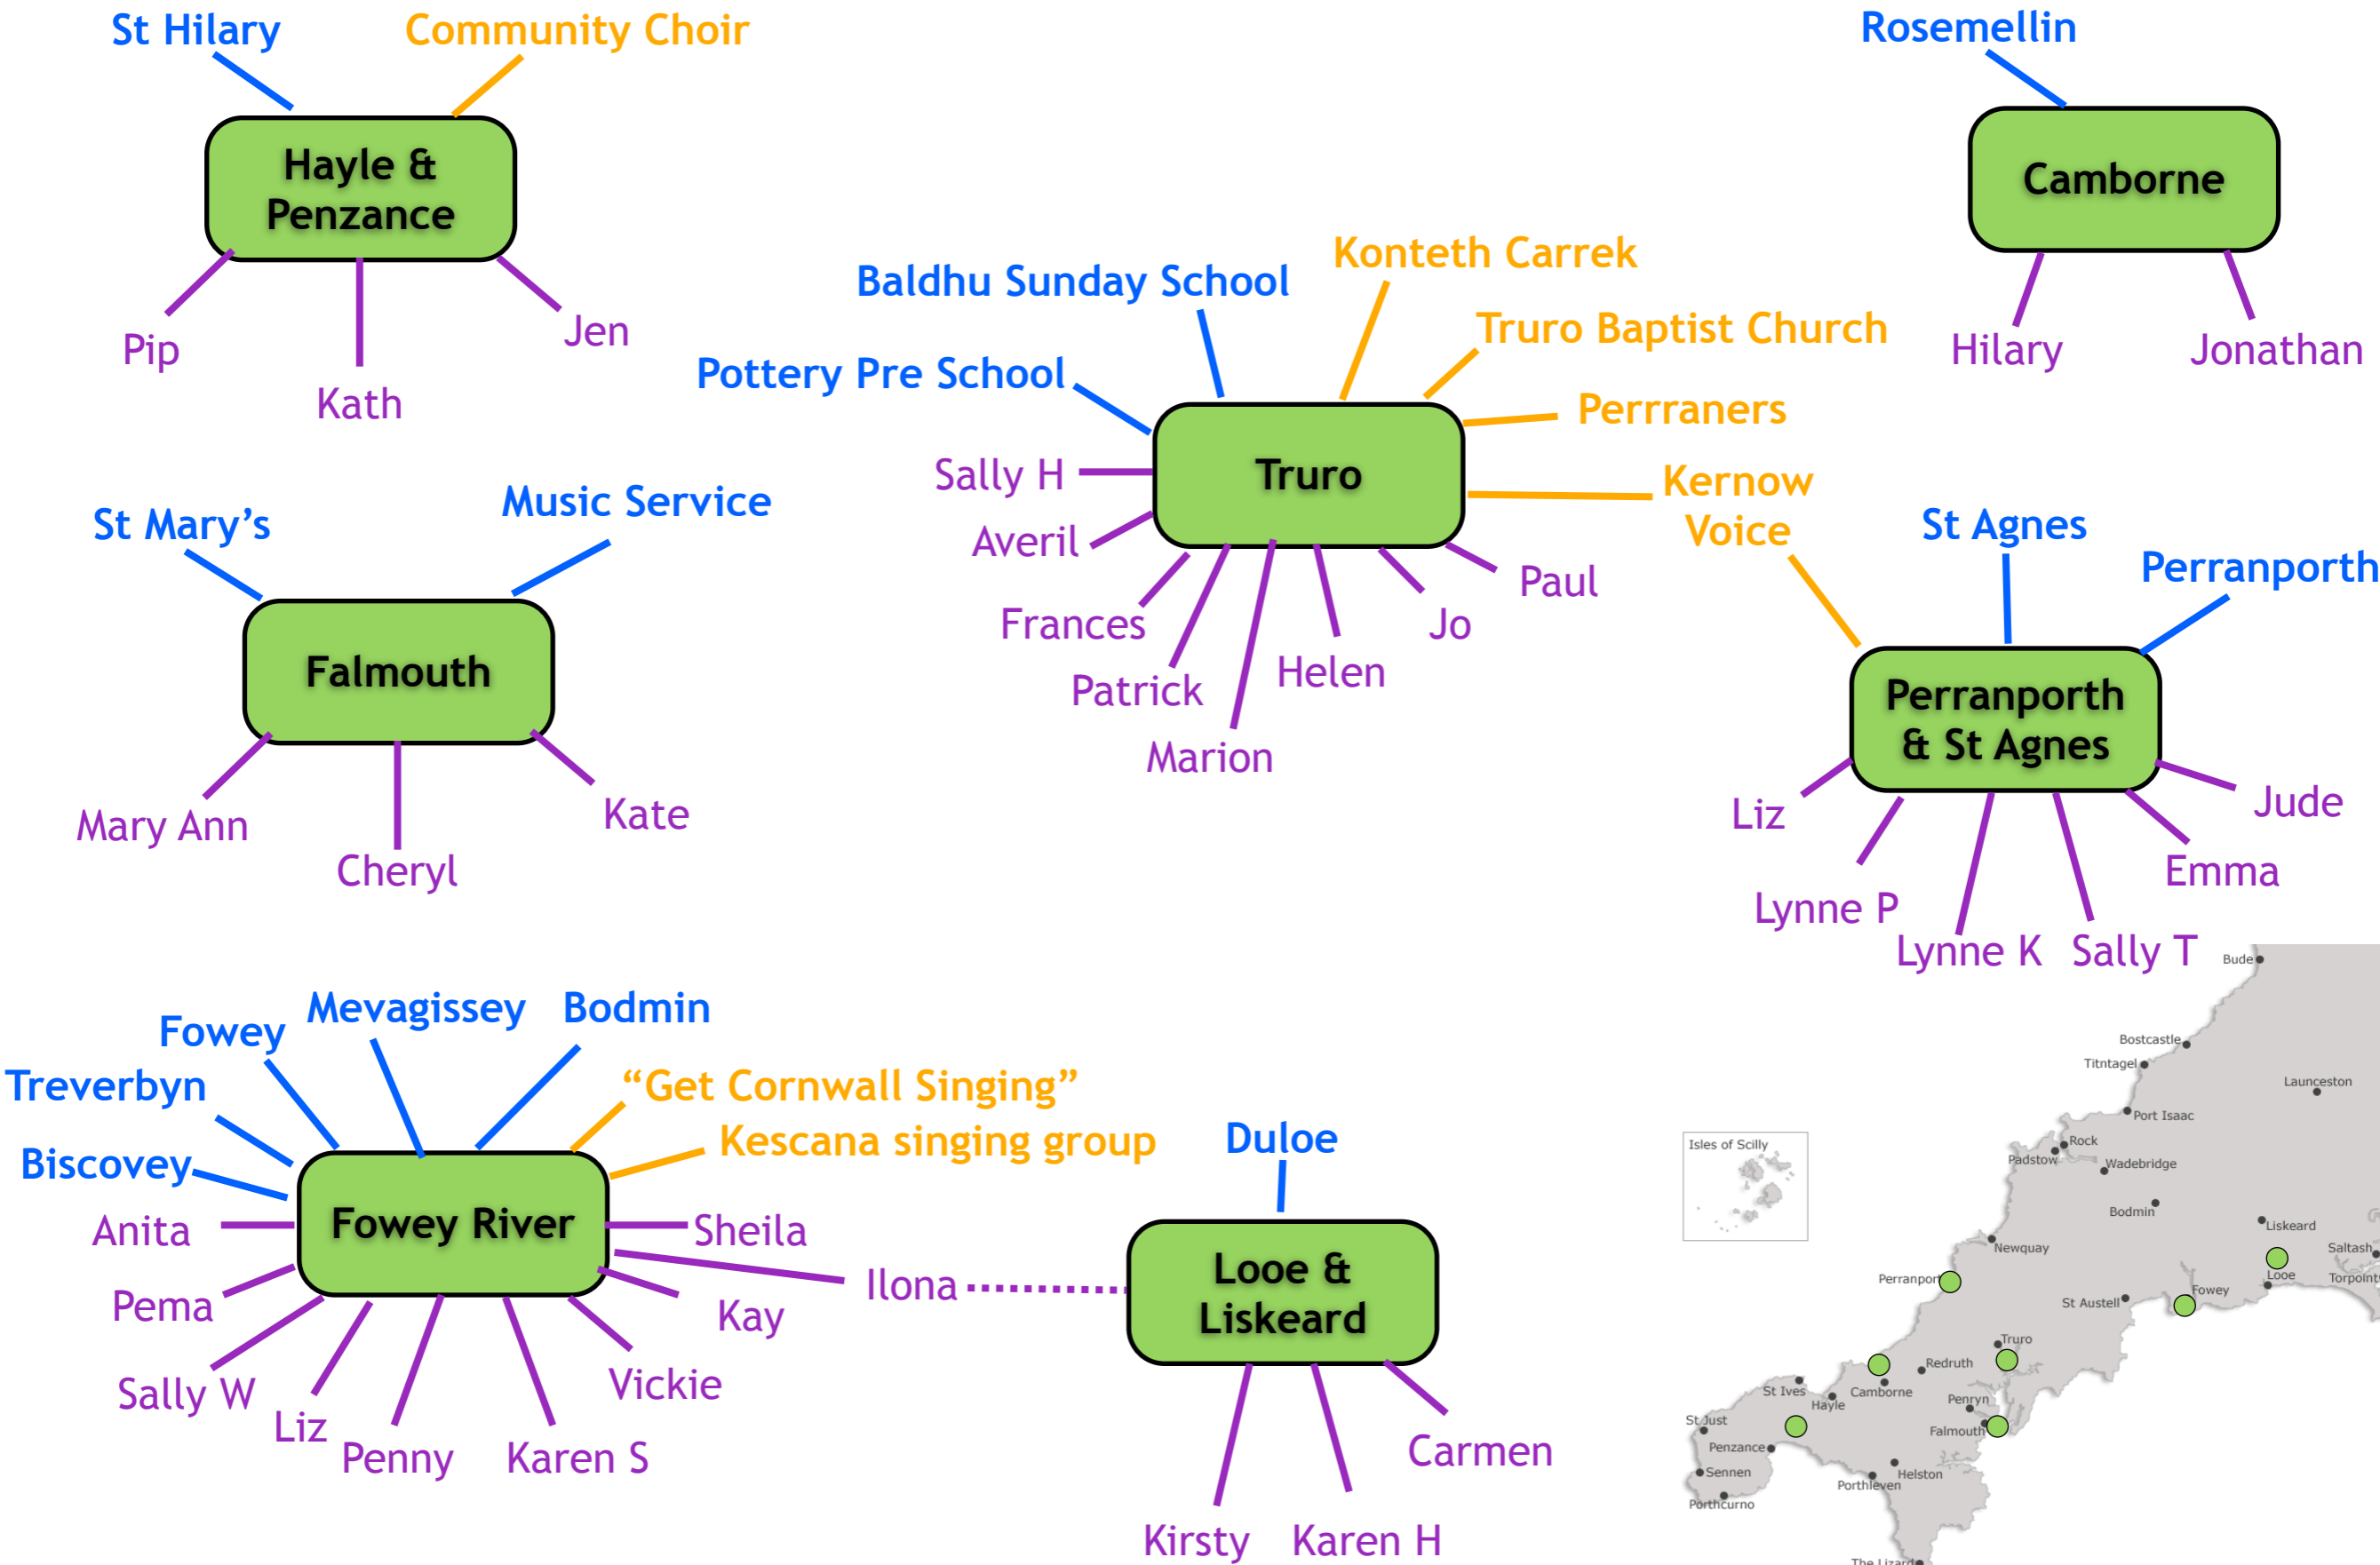

# Lev Krev Kernow

**Vocal Force Cornwall**  
**‘a strong voice for Cornwall’**

**Initial Meeting**  
**Perranporth School**  
**Tuesday 9th June 2009**

→ Arts Council funded programme, music for under 18s

- area leader - Angela Renshaw
- links with Sage, Gateshead
- founded '07 - national singing programme aiming to put music at the heart of every primary school by 2011 - big resource bank of songs being created

**Vocal Force**

→ workforce development programme - training people to lead singing - national

**Lead Organization**

**Facilitators**  
Hilary Coleman & Frances Bennett

**Co-Facilitators**  
Kath Matthews & Cheryl Rosevear

**Kernow Education Arts Partnership**

| Date            | Time          | Venue                   | Detail                                    |
|-----------------|---------------|-------------------------|---|
| Wed 24th June   | 17:00 - 19:00 | Trenance Infants School | Focus Session by Lyn Marsh from 'Sing Up' |
| Wed 8th July    | 17:00 - 19:00 | Perranporth School      | Twilight Session                          |
| tbc             | 17:00 - 19:00 | Mevagissey              | Twilight Session                          |
| Sun 26th July   | 10:00 - 17:00 | tbc                     | Focus Session                             |
| Tue 25th August | 10:00 - 17:00 | tbc                     | Focus Session                             |